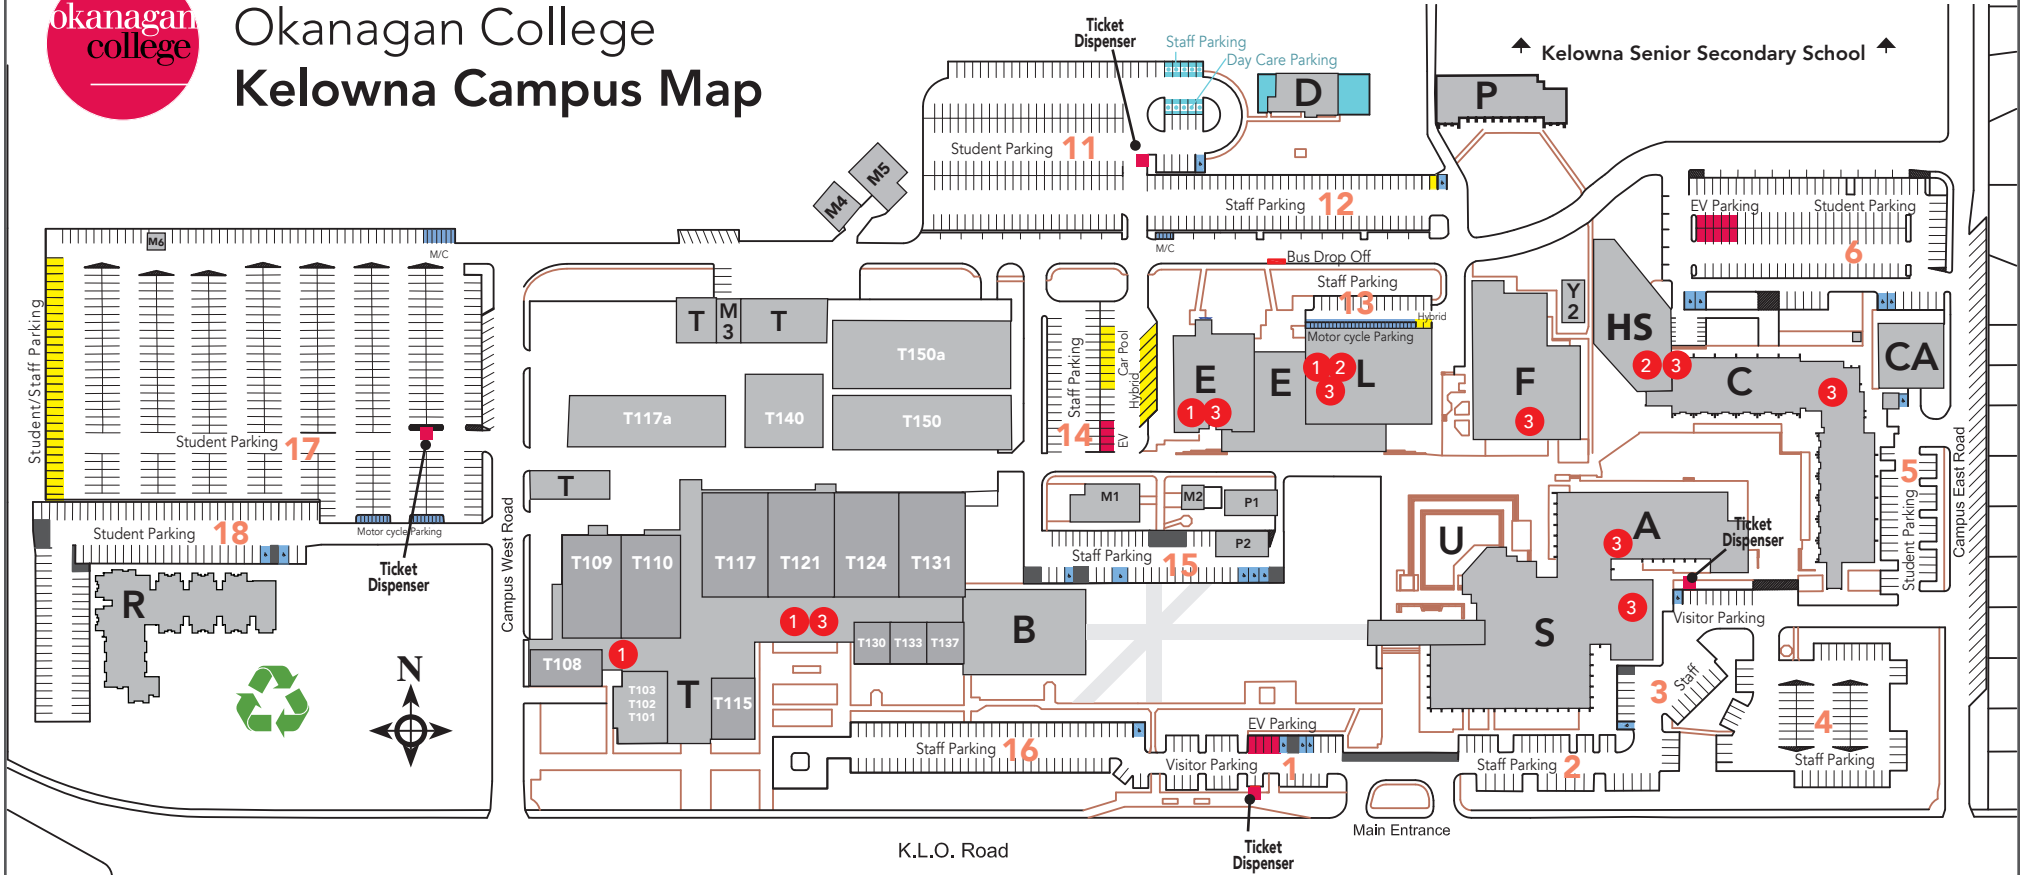

# Okanagan College Kelowna Campus Map

**LEGEND:**

A Continuing Education	M Central Heating Plant
B Business Education	P Facilities Management
C Lab Building	P Ancillary And Business Services
CA Lab Annex	P Alumni And Advancement/OC Foundation
D Daycare Building	R Skaha Residence
E Centre For Learning	S Student Services Building
F Cafeteria	T Trades Building
HS Health Education	U Courtyard
L Library Building	

**TRADES FACILITIES**

T101 Electrical Shop	T124 Welding Foundation Shop
T102 Electrical Shop	T131 Automotive Service Shop
T103 Electrical Shop	T140 Welding Pipeline Shop
T108 Sheet Metal Shop	T150 Heavy Mechanical Shop
T109 Collision Repair Shop	T150a Heavy Mechanical Compound Shop
T110 Plumbing & Piping Shop	T150 West Entrance (closest to Lot 17): T253, T254, T255
T115 Trades Office	T150 East Entrance (closest to Lot 14): T150, T151, T153, T250, T252
T117 Construction Trades Shops	T201-T220 Second Floor
T117a Construction Compound Shop	T301-T320 Third Floor
T121 RV Service Shop	

- 1** ACCESSIBLE WASHROOMS: E104W, E105W, E209W, E210W, E304W, E305W, T105W, T106W, T120W, E404W, E405W, E503W, E504W, T207W, T208W, T307W, T308W, L200W, L202W
- 2** INCLUSIVE WASHROOMS: L309W, HS308W
- 3** ACCESSIBLE AND INCLUSIVE WASHROOMS: A147W, C152W, C352W, F103W, HS108W, HS208W, HS309W, HS310U, L308W, S125W, T123W,