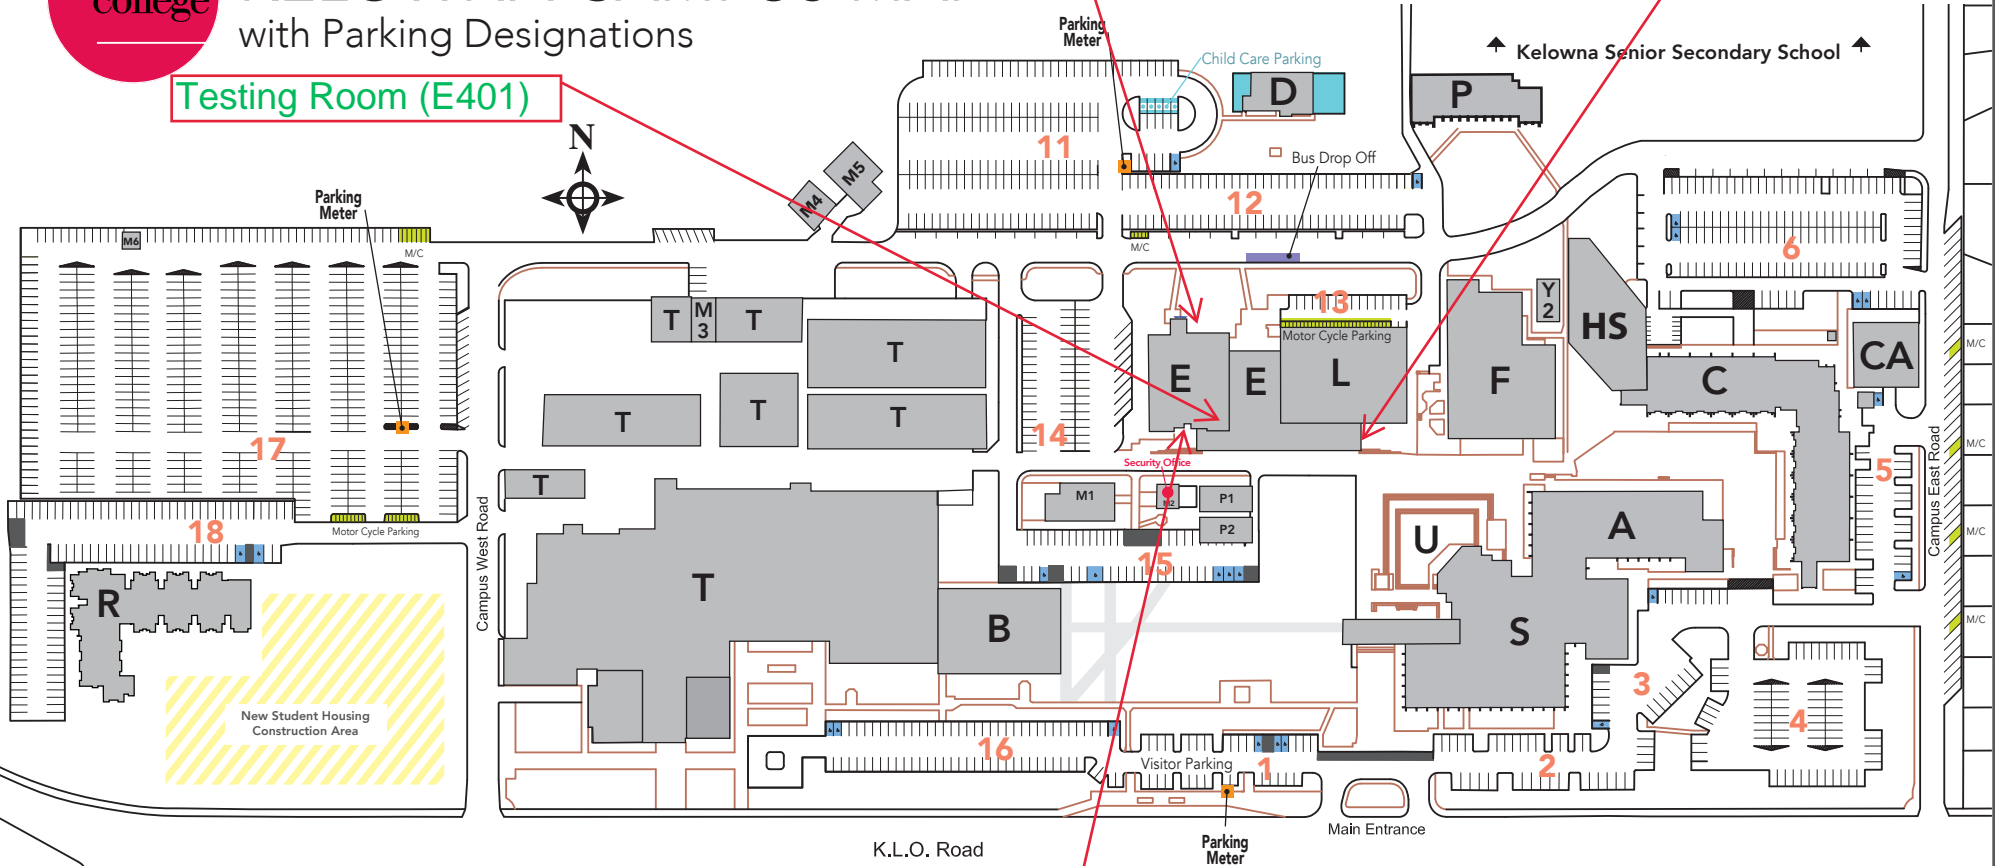

KELOWNA CAMPUS MAP

with Parking Designations

Testing Room (E401)

Testing Entrance

Testing Entrance

Please allow plenty of time for yourself to find a parking space as the campus can get quite busy during the day. Kelowna campus test takers can park in all OC lots, provided they have purchased a permit for the duration of their visit. Use the PaybyPhone app (PayByPhone Zone 11434) or one of the pay stations on campus to purchase a parking permit.

LEGEND:

- | | |
|-------------------------|-----------------------------------|
| A Continuing Education | M2 Security |
| B Business Education | P Facilities Management |
| C Lab Building | P Ancillary and Business Services |
| CA Lab Annex | P Advancement/OC Foundation |
| D YMCA Child Care | R Student Housing |
| E Centre For Learning | S Student Services Building |
| F Food Services | T Trades Building |
| HS Health Sciences | U Courtyard |
| L Library Building | |
| M Central Heating Plant | |

- Accessible Parking
- Motor Cycle Parking

Testing Entrance